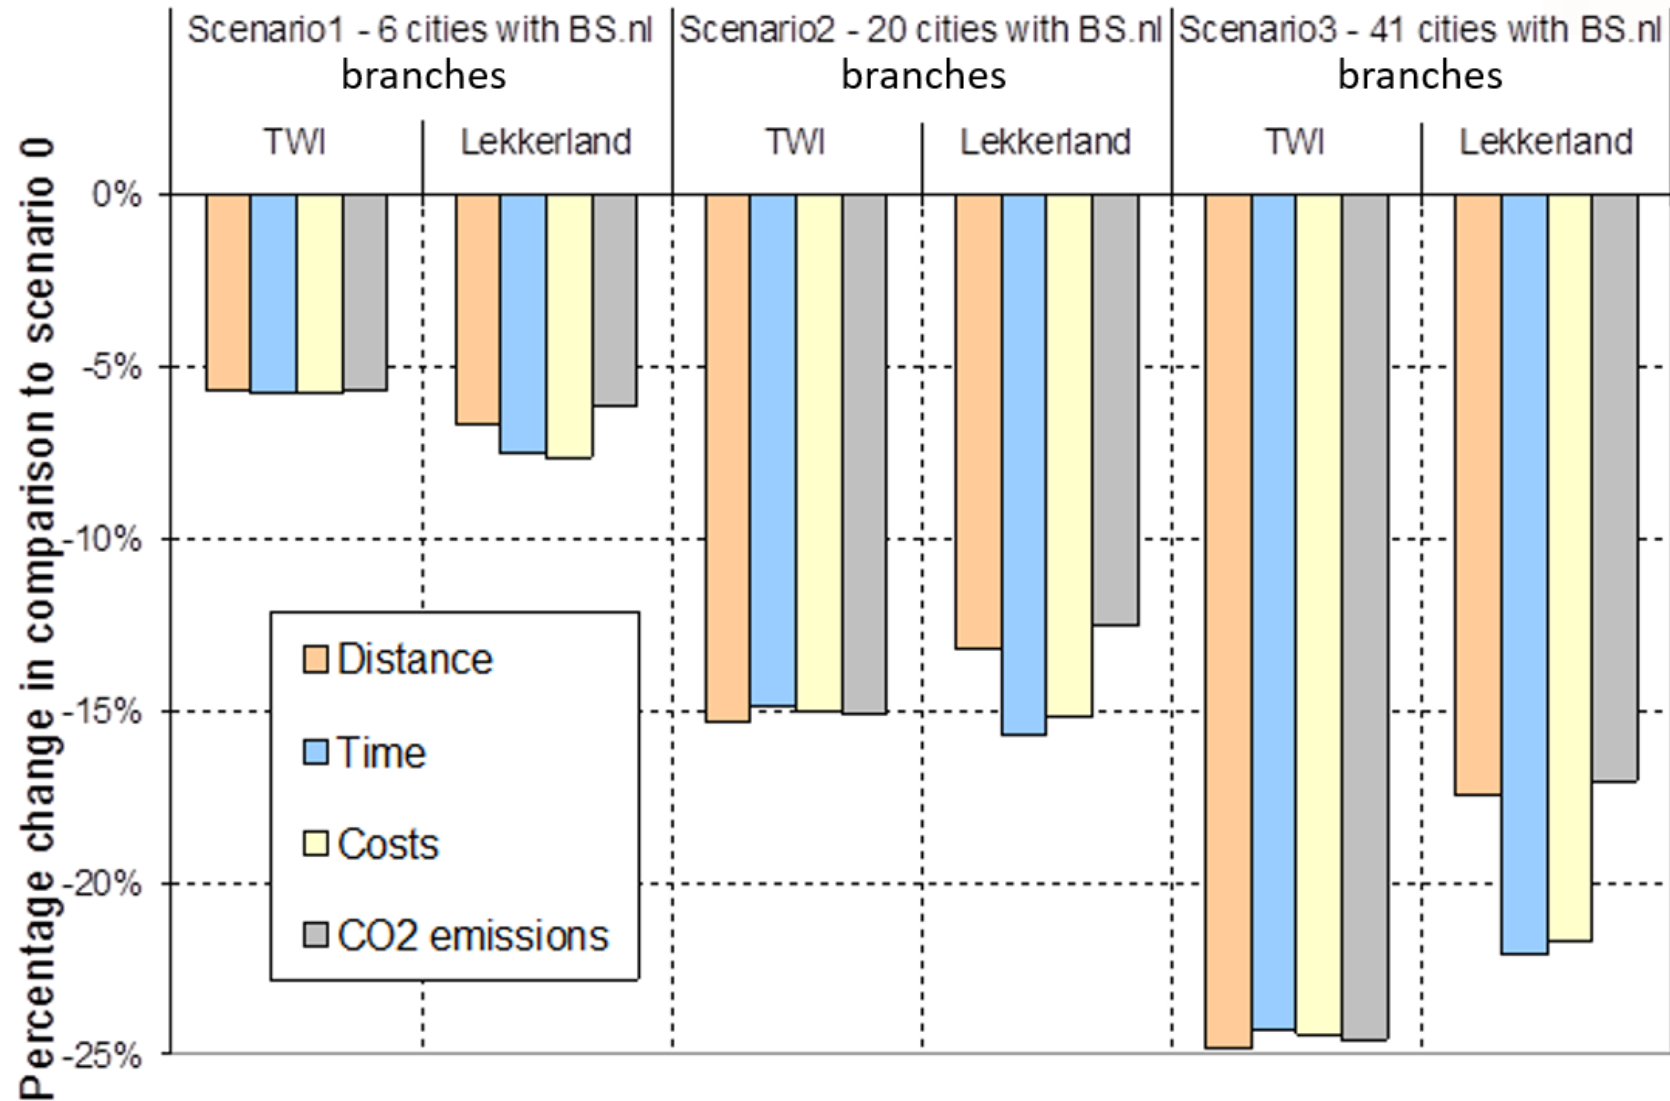

TNO research on impact in The Netherlands