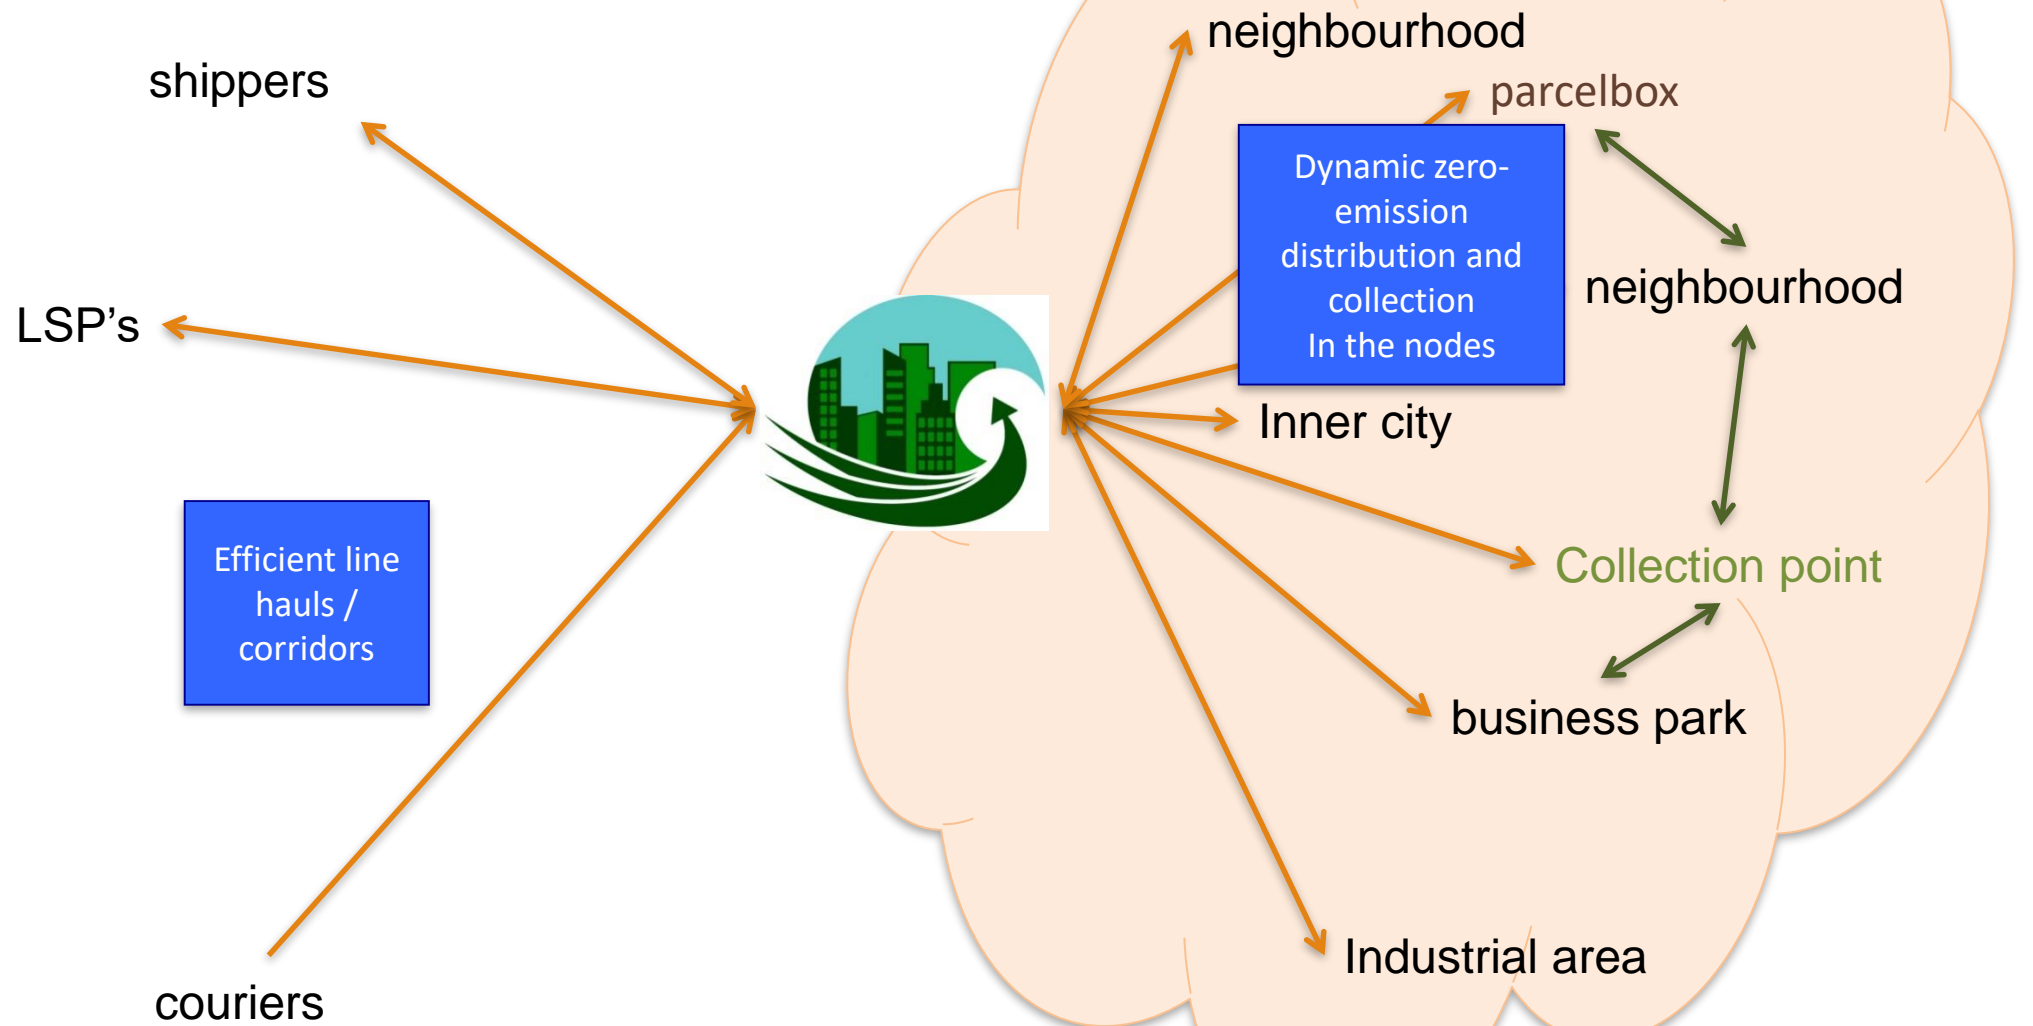

The Goodhubs 500 initiative

COOPERATION BETWEEN CITY LOGISTIC HUBS IN EUROPE

TO MAKE BOTH LONG DISTANCE AND CITY LOGISTICS MORE EFFICIENT

Hubs/UCC: connection between nodes and corridors

Positive impact for all stakeholders

The GoodHubs 500 association

In several cities local city logistic bundling initiatives exist or arise

They all strive for the same goal and deliver the same services

The initiatives struggle with issues like: little impact, low volumes and low income

Contacts with shippers on European level to provide services to, in the affiliated cities, solves the above challenges

Cooperation in Europe can provide win for all existing hubs and kick-start new ones

makes cooperation of 500 Goodhubs in Europe

Let's develop Goodhubs 500 all together!

TNO research on impact in The Netherlands

What GoodHubs 500 needs.....

Case study research on impact for European shippers to use GoodHubs in 500 cities