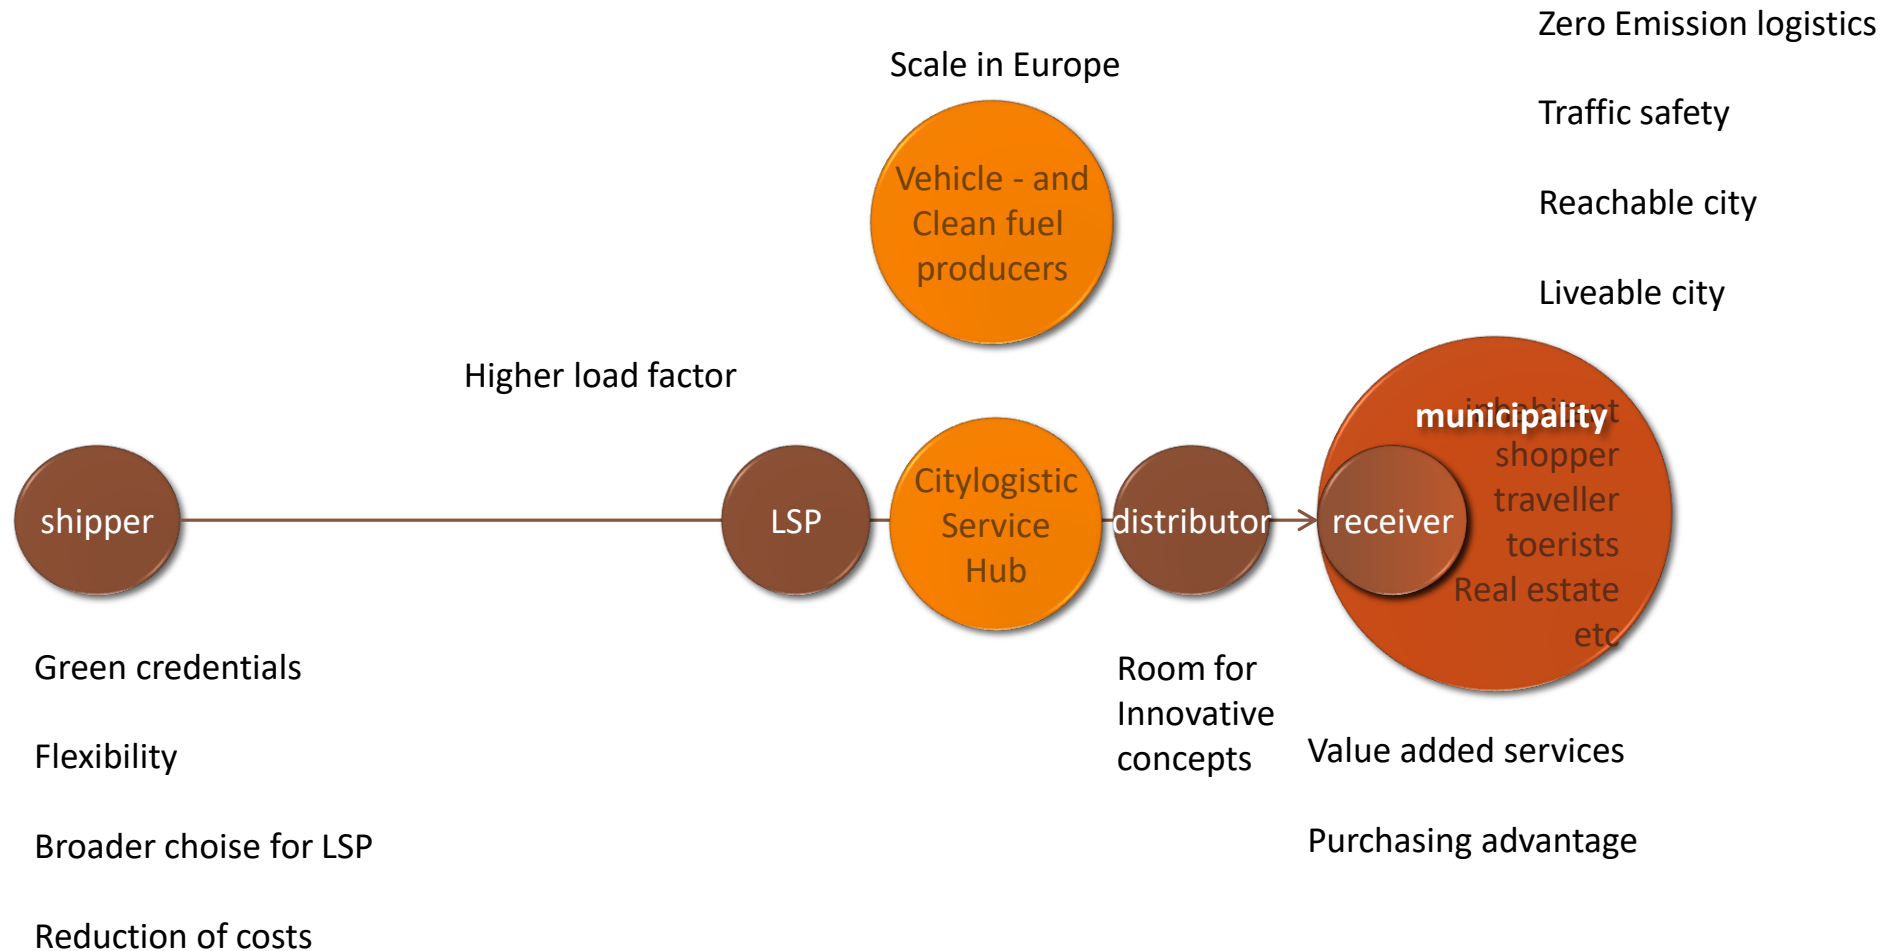

The Goodhubs 500 initiative

COOPERATION BETWEEN CITY LOGISTIC HUBS IN EUROPE

TO MAKE BOTH LONG DISTANCE AND CITY LOGISTICS MORE EFFICIENT

Hubs/UCC: connection between nodes and corridors

Positive impact for all stakeholders

The GoodHubs 500 association

In several cities local city logistic bundling initiatives exist or arise

They all strive for the same goal and deliver the same services

The initiatives struggle with issues like: little impact, low volumes and low income